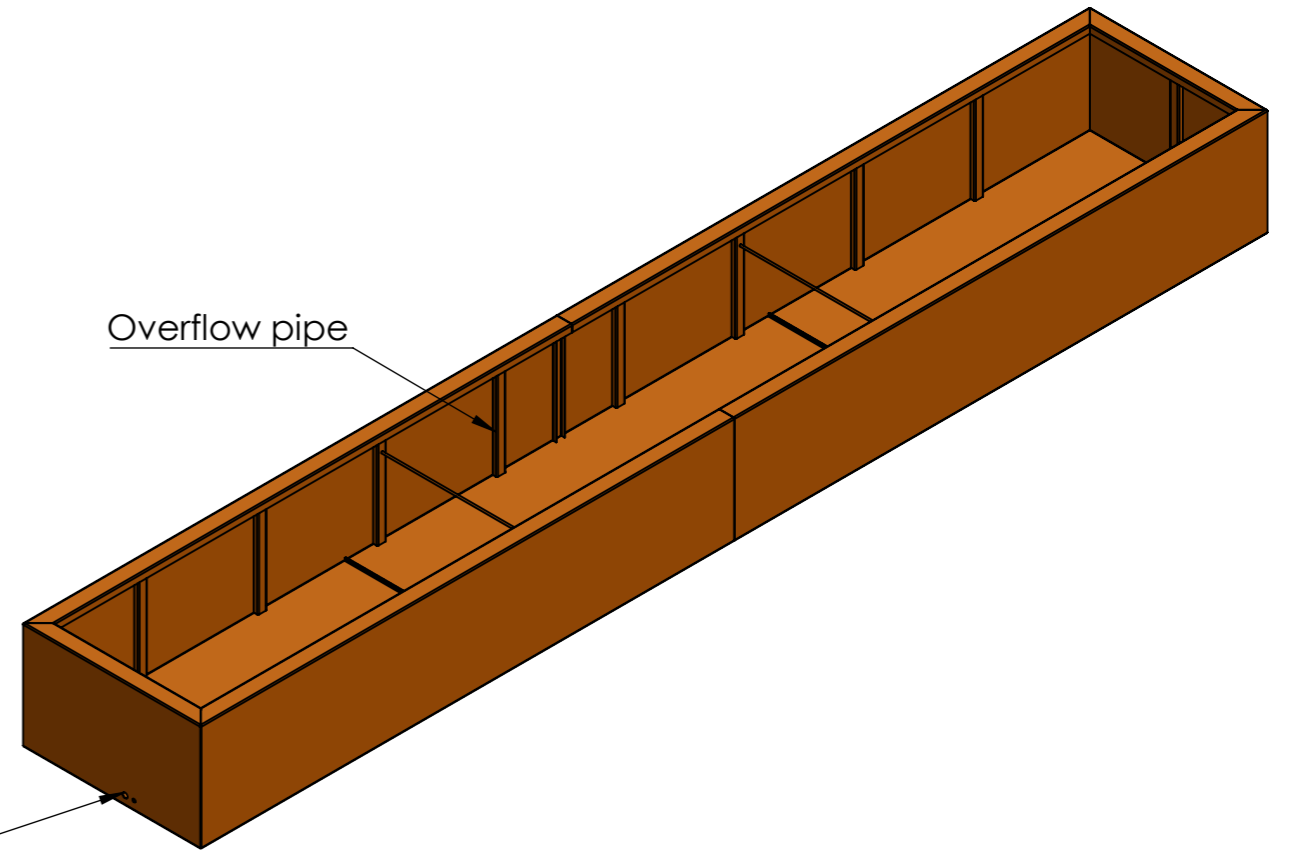

Color: -

Mass (kg): **451.27**

TITLE:  
**3mm Corten**

Drawing: **VC1\_** **A3**

SCALE:1:30 SHEET 1 OF 17

DETAIL A  
SCALE 1 : 5

DETAIL B  
SCALE 1 : 5

DETAIL C  
SCALE 1 : 5